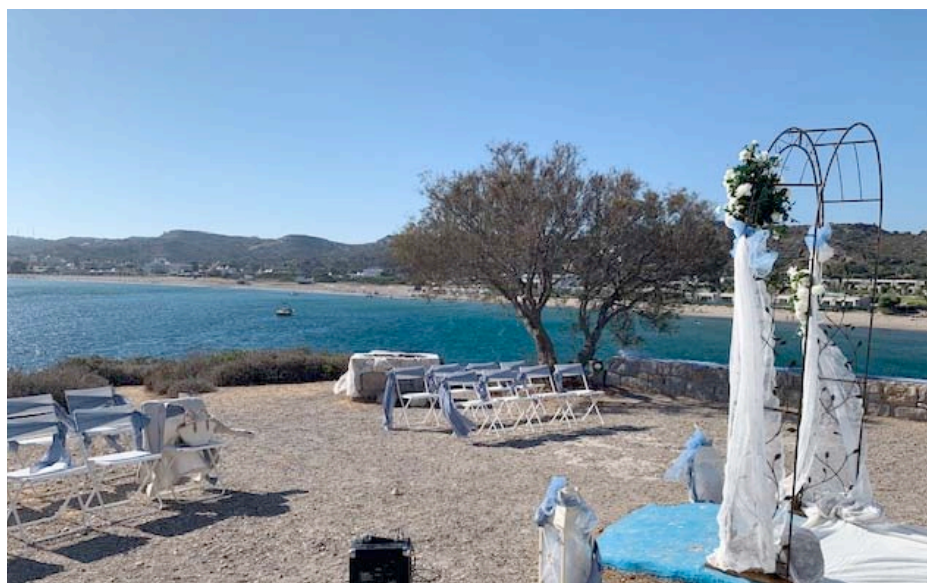

Cocktail Parties & Wedding Receptions

We can highly recommend *Cavo Greco Taverna* for your wedding meal. The 'meze' on offer is just great and the menu will be discussed with you to suit your preferences. Included in the menu cost will be the layout of the tables and basic decorations - anything else such as flowers, etc., could be sourced for you.

Your Planet Wedding at Kastri Island

The wedding package includes

- Boat transfer for guests (& return) plus separate boat for Bride (& other person)
- Wedding ceremony (including registrar 'call-out' fee to Kastri Island)
- Decorated flower archway including linen and lanterns
- Up to 20 chairs (supplement applies to add sashes, if required)
- Sound system for pre-recorded music
- Bottle of Prosecco for the couple to enjoy a toast after the ceremony

To be pre-paid in the UK

- Wedding planning & administration fee (including assistance of overseas wedding co-ordinator in resort, pre-wedding & on wedding day)
- Legalisation by FCO of all documents you need to obtain plus translation fee
- Wedding certificate

Cavo Greco Taverna